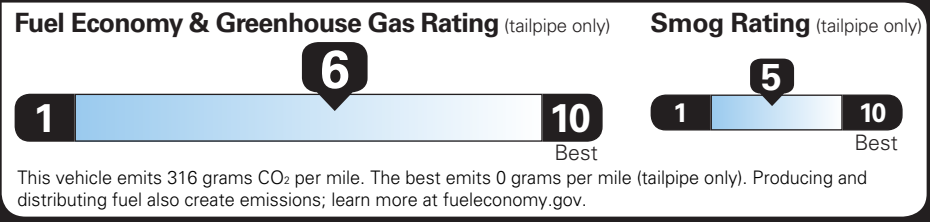

EPA DOT Fuel Economy and Environment

Gasoline Vehicle

Fuel Economy

28 MPG combined city/hwy
26 city
31 highway

3.6 gallons per 100 miles

Small SUVs range from 18 to 120 MPG. The best vehicle rates 136 MPGe.

You save $250 in fuel costs over 5 years compared to the average new vehicle.

Annual fuel cost $1,450